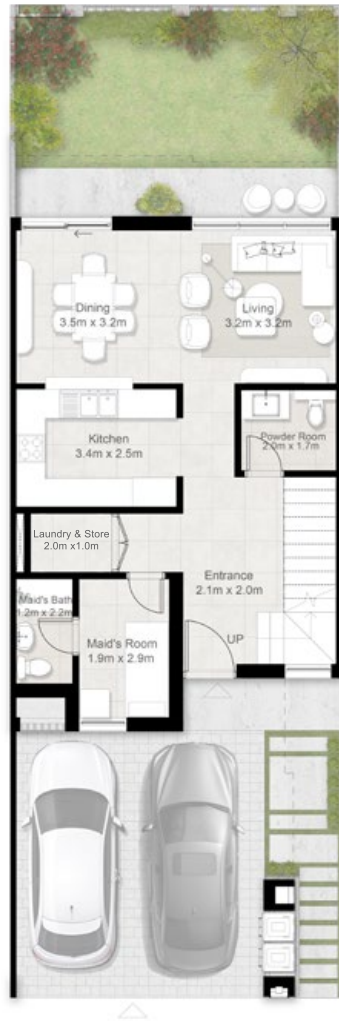

Floorplan

3 Bedroom Townhouse - Type A & Type B

Unit Area 202.1 sq.m / 2,175 sq.ft

Ground Floor

Left Middle Townhouse

First Floor

Ground Floor

Right Middle Townhouse

First Floor