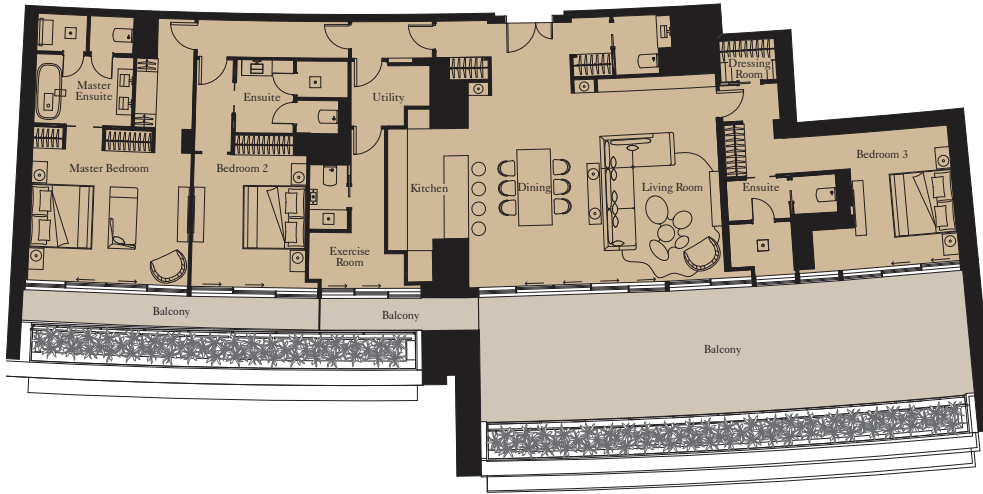

THREE BEDROOM RESIDENCE

UNIT 104

3 BEDROOM RESIDENCE | TYPE 3

Unit: 104

Kitchen	1.7m x 4.6m	5'7" x 15'1"
Living/Dining	5.0m x 9.3m	16'5" x 30'6"
Master Bedroom	3.8m x 5.0m	12'6" x 16'5"
Bedroom 2	5.3m x 3.4m	17'5" x 11'2"
Bedroom 3	3.3m x 4.8m	10'10" x 15'9"
Exercise Room	1.8m x 4.1m	5'11" x 13'5"

Internal Area	246 sq m	2,651 sq ft
Balcony	92 sq m	991 sq ft

View towards The Palm