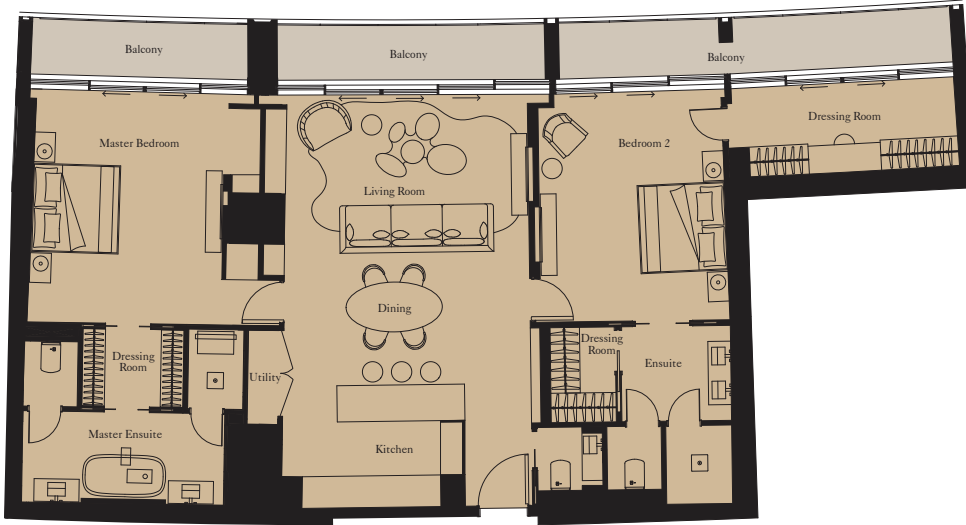

TWO BEDROOM RESIDENCE

---

UNIT 205

# 2 BEDROOM RESIDENCE | TYPE 4

Units: 205, 305, 1004, 1106, 1206, 1804, 1905, 2004, 2603, 2704, 2804

View towards the ocean

Kitchen	2.6m x 3.6m	8'6" x 11'10"
Living/Dining	6.1m x 5.1m	20'0" x 16'9"
Master Bedroom	4.8m x 4.1m	15'9" x 13'5"
Bedroom 2	4.8m x 3.9m	15'9" x 12'10"

<b>Internal Area</b>	<b>161 sq m</b>	<b>1,733 sq ft</b>
Balcony	29 sq m	311 sq ft

Levels 26, 27, 28

Levels 18, 19, 20

Levels 10, 11, 12

Levels 2, 3