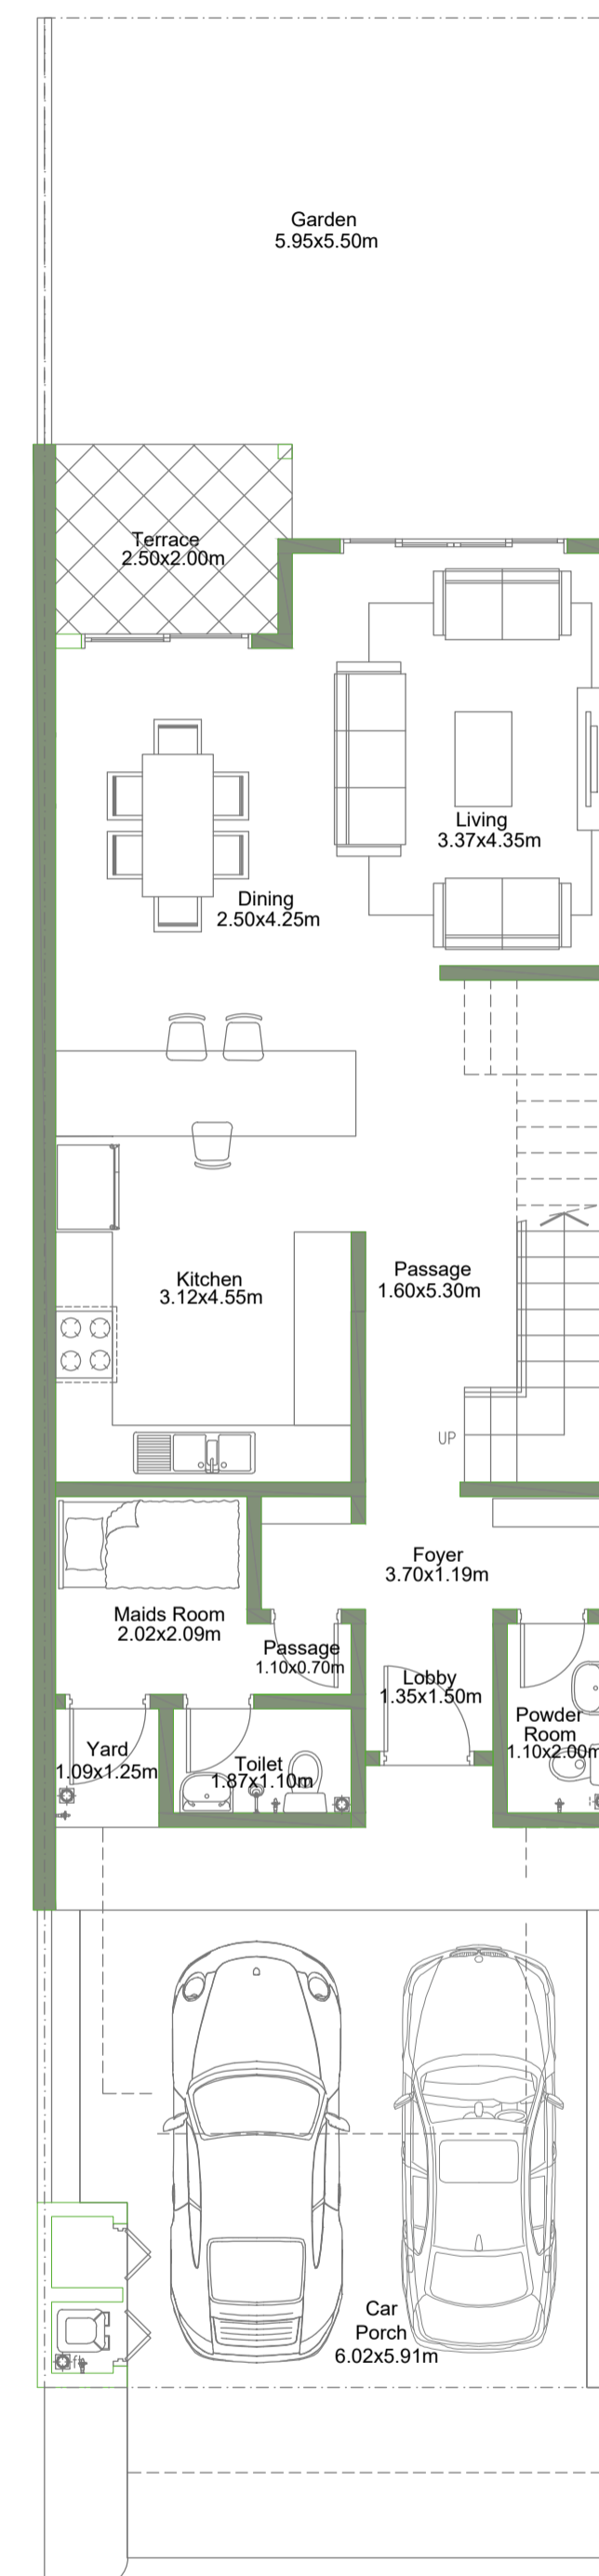

Townhouse

TYPE A

Total gross floor area: 279 m² (3,002 sq.ft.)

4 bedrooms + family room + maid's room

www.moroccityhills.com

Ground Floor

First Floor

Second Floor

* All images used are for illustrative purposes only and do not represent the actual size, features, specifications, fittings and furnishing. All materials, dimensions, and drawings are approximate only.