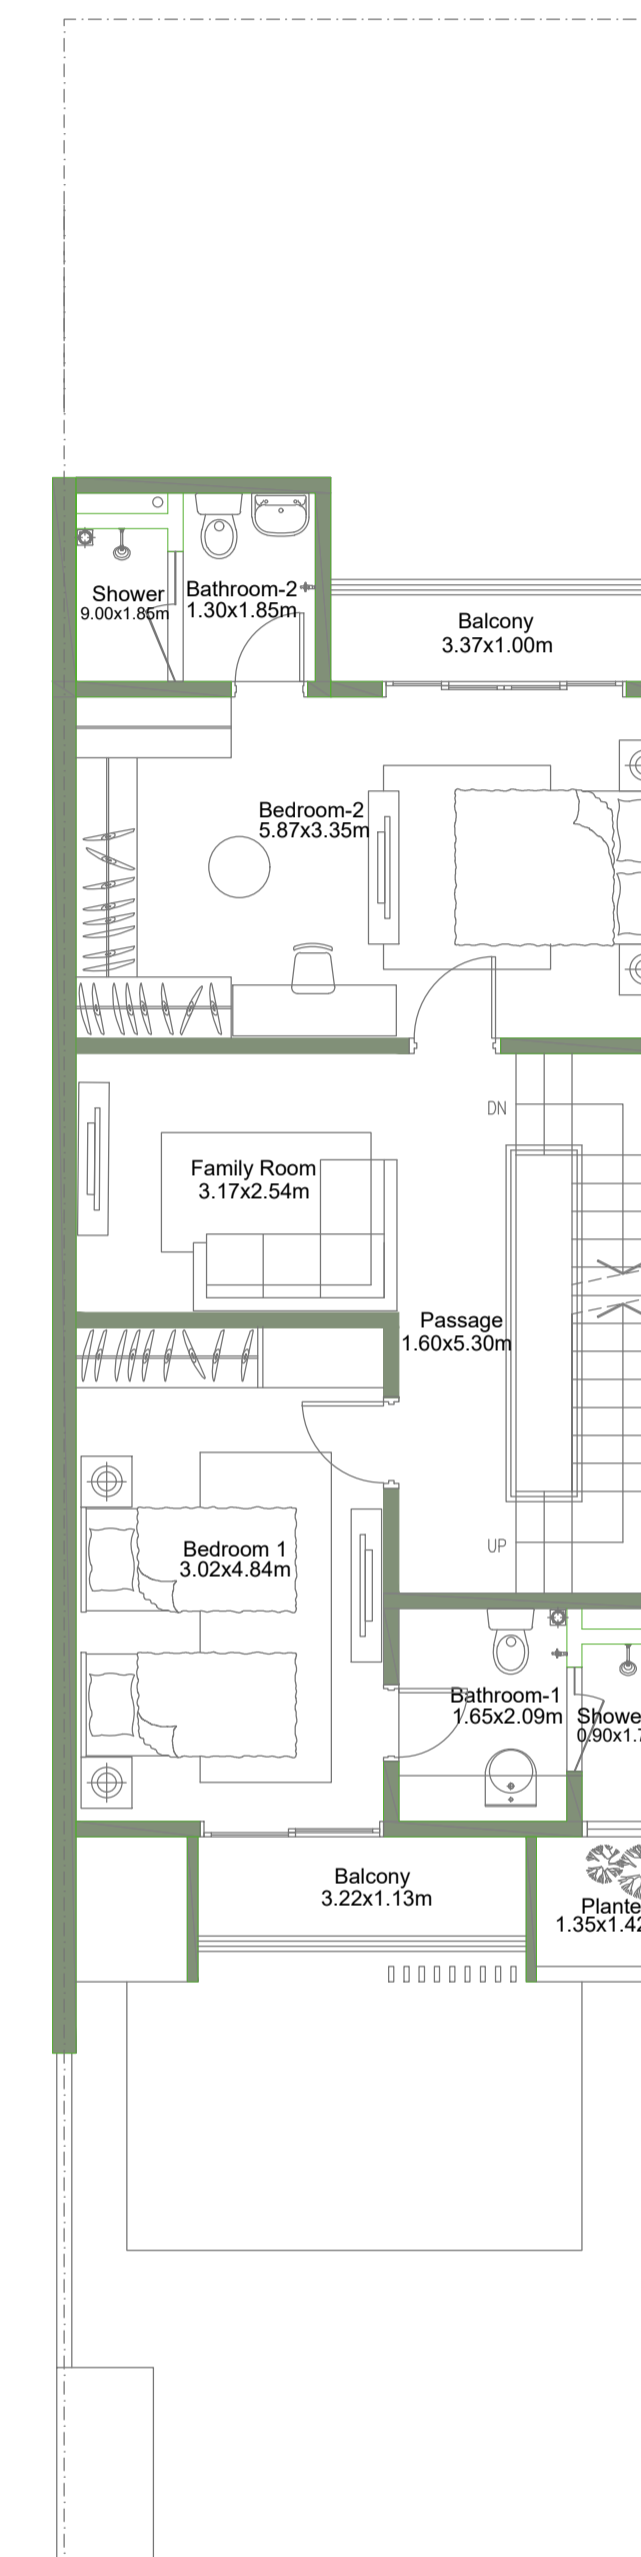

Townhouse

TYPE A

Total gross floor area: 279 m² (3,002 sq.ft.)

4 bedrooms + family room + maid's room

www.moroccityhills.com

Ground Floor

First Floor

Second Floor

* All images used are for illustrative purposes only and do not represent the actual size, features, specifications, fittings and furnishing. All materials, dimensions, and drawings are approximate only.