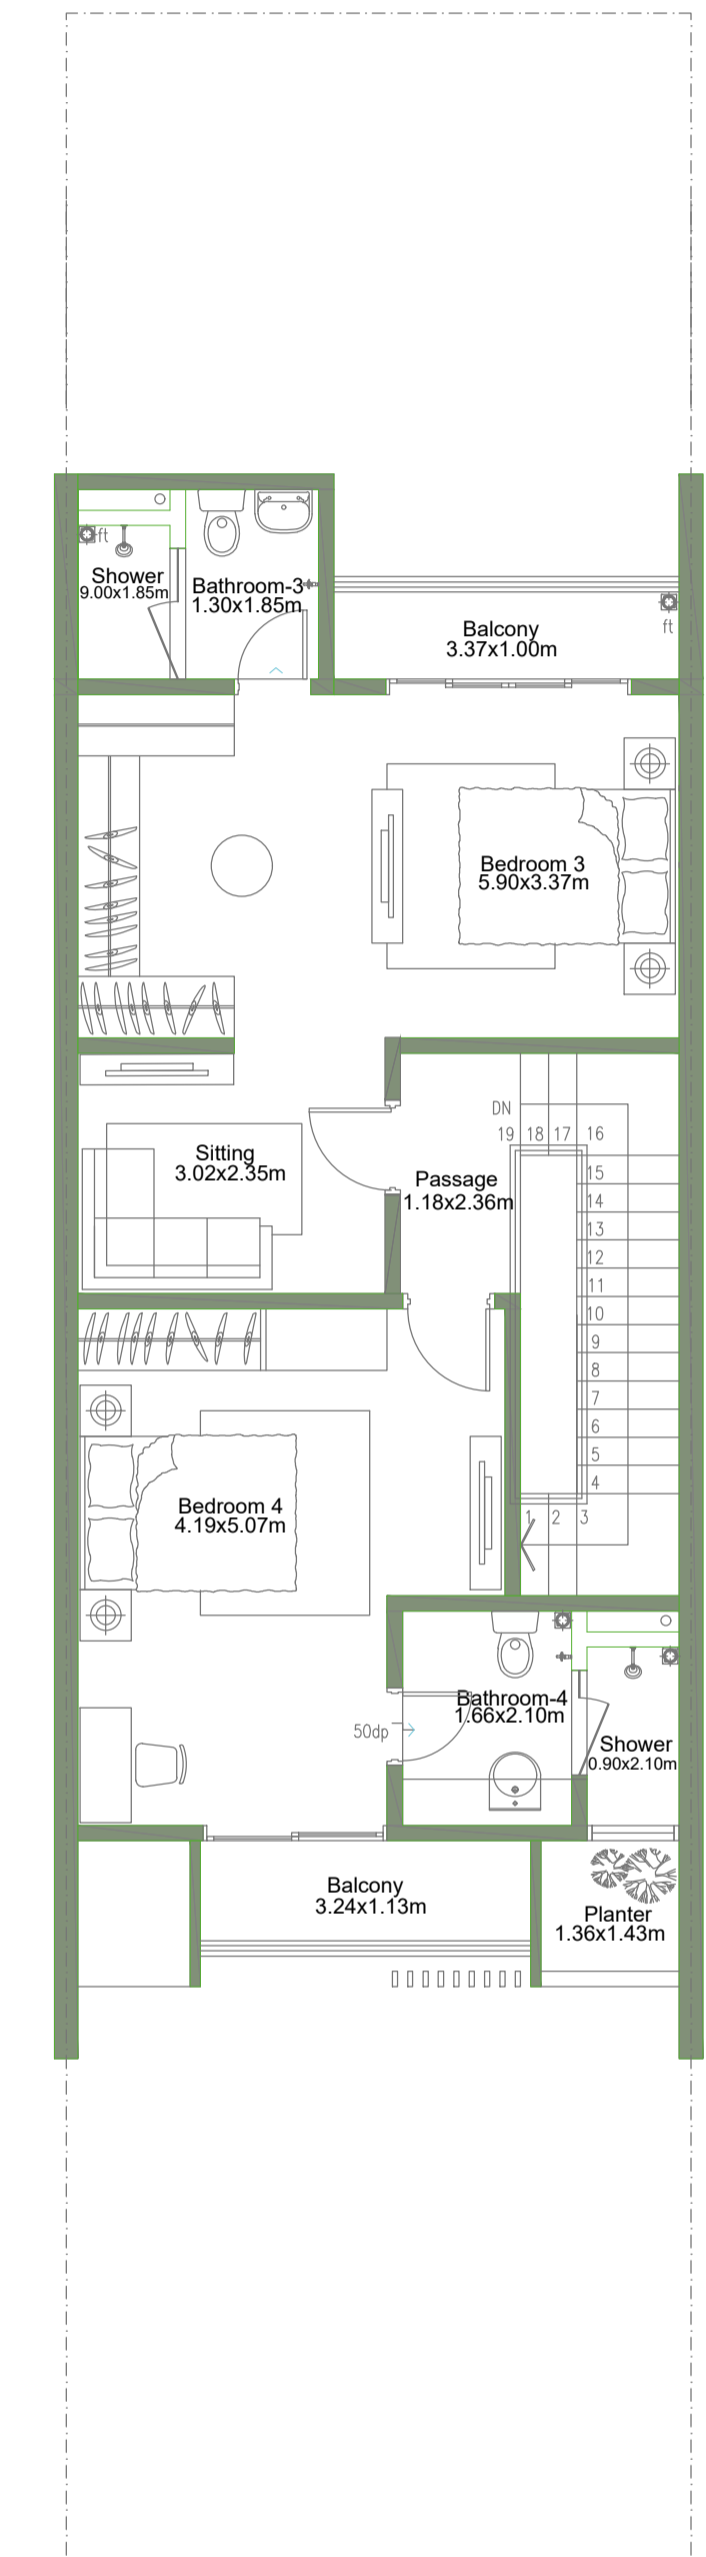

Townhouse

TYPE A

Total gross floor area: 279 m² (3,002 sq.ft.)

4 bedrooms + family room + maid's room

www.moroccityhills.com

Ground Floor

First Floor

Second Floor

* All images used are for illustrative purposes only and do not represent the actual size, features, specifications, fittings and furnishing. All materials, dimensions, and drawings are approximate only.