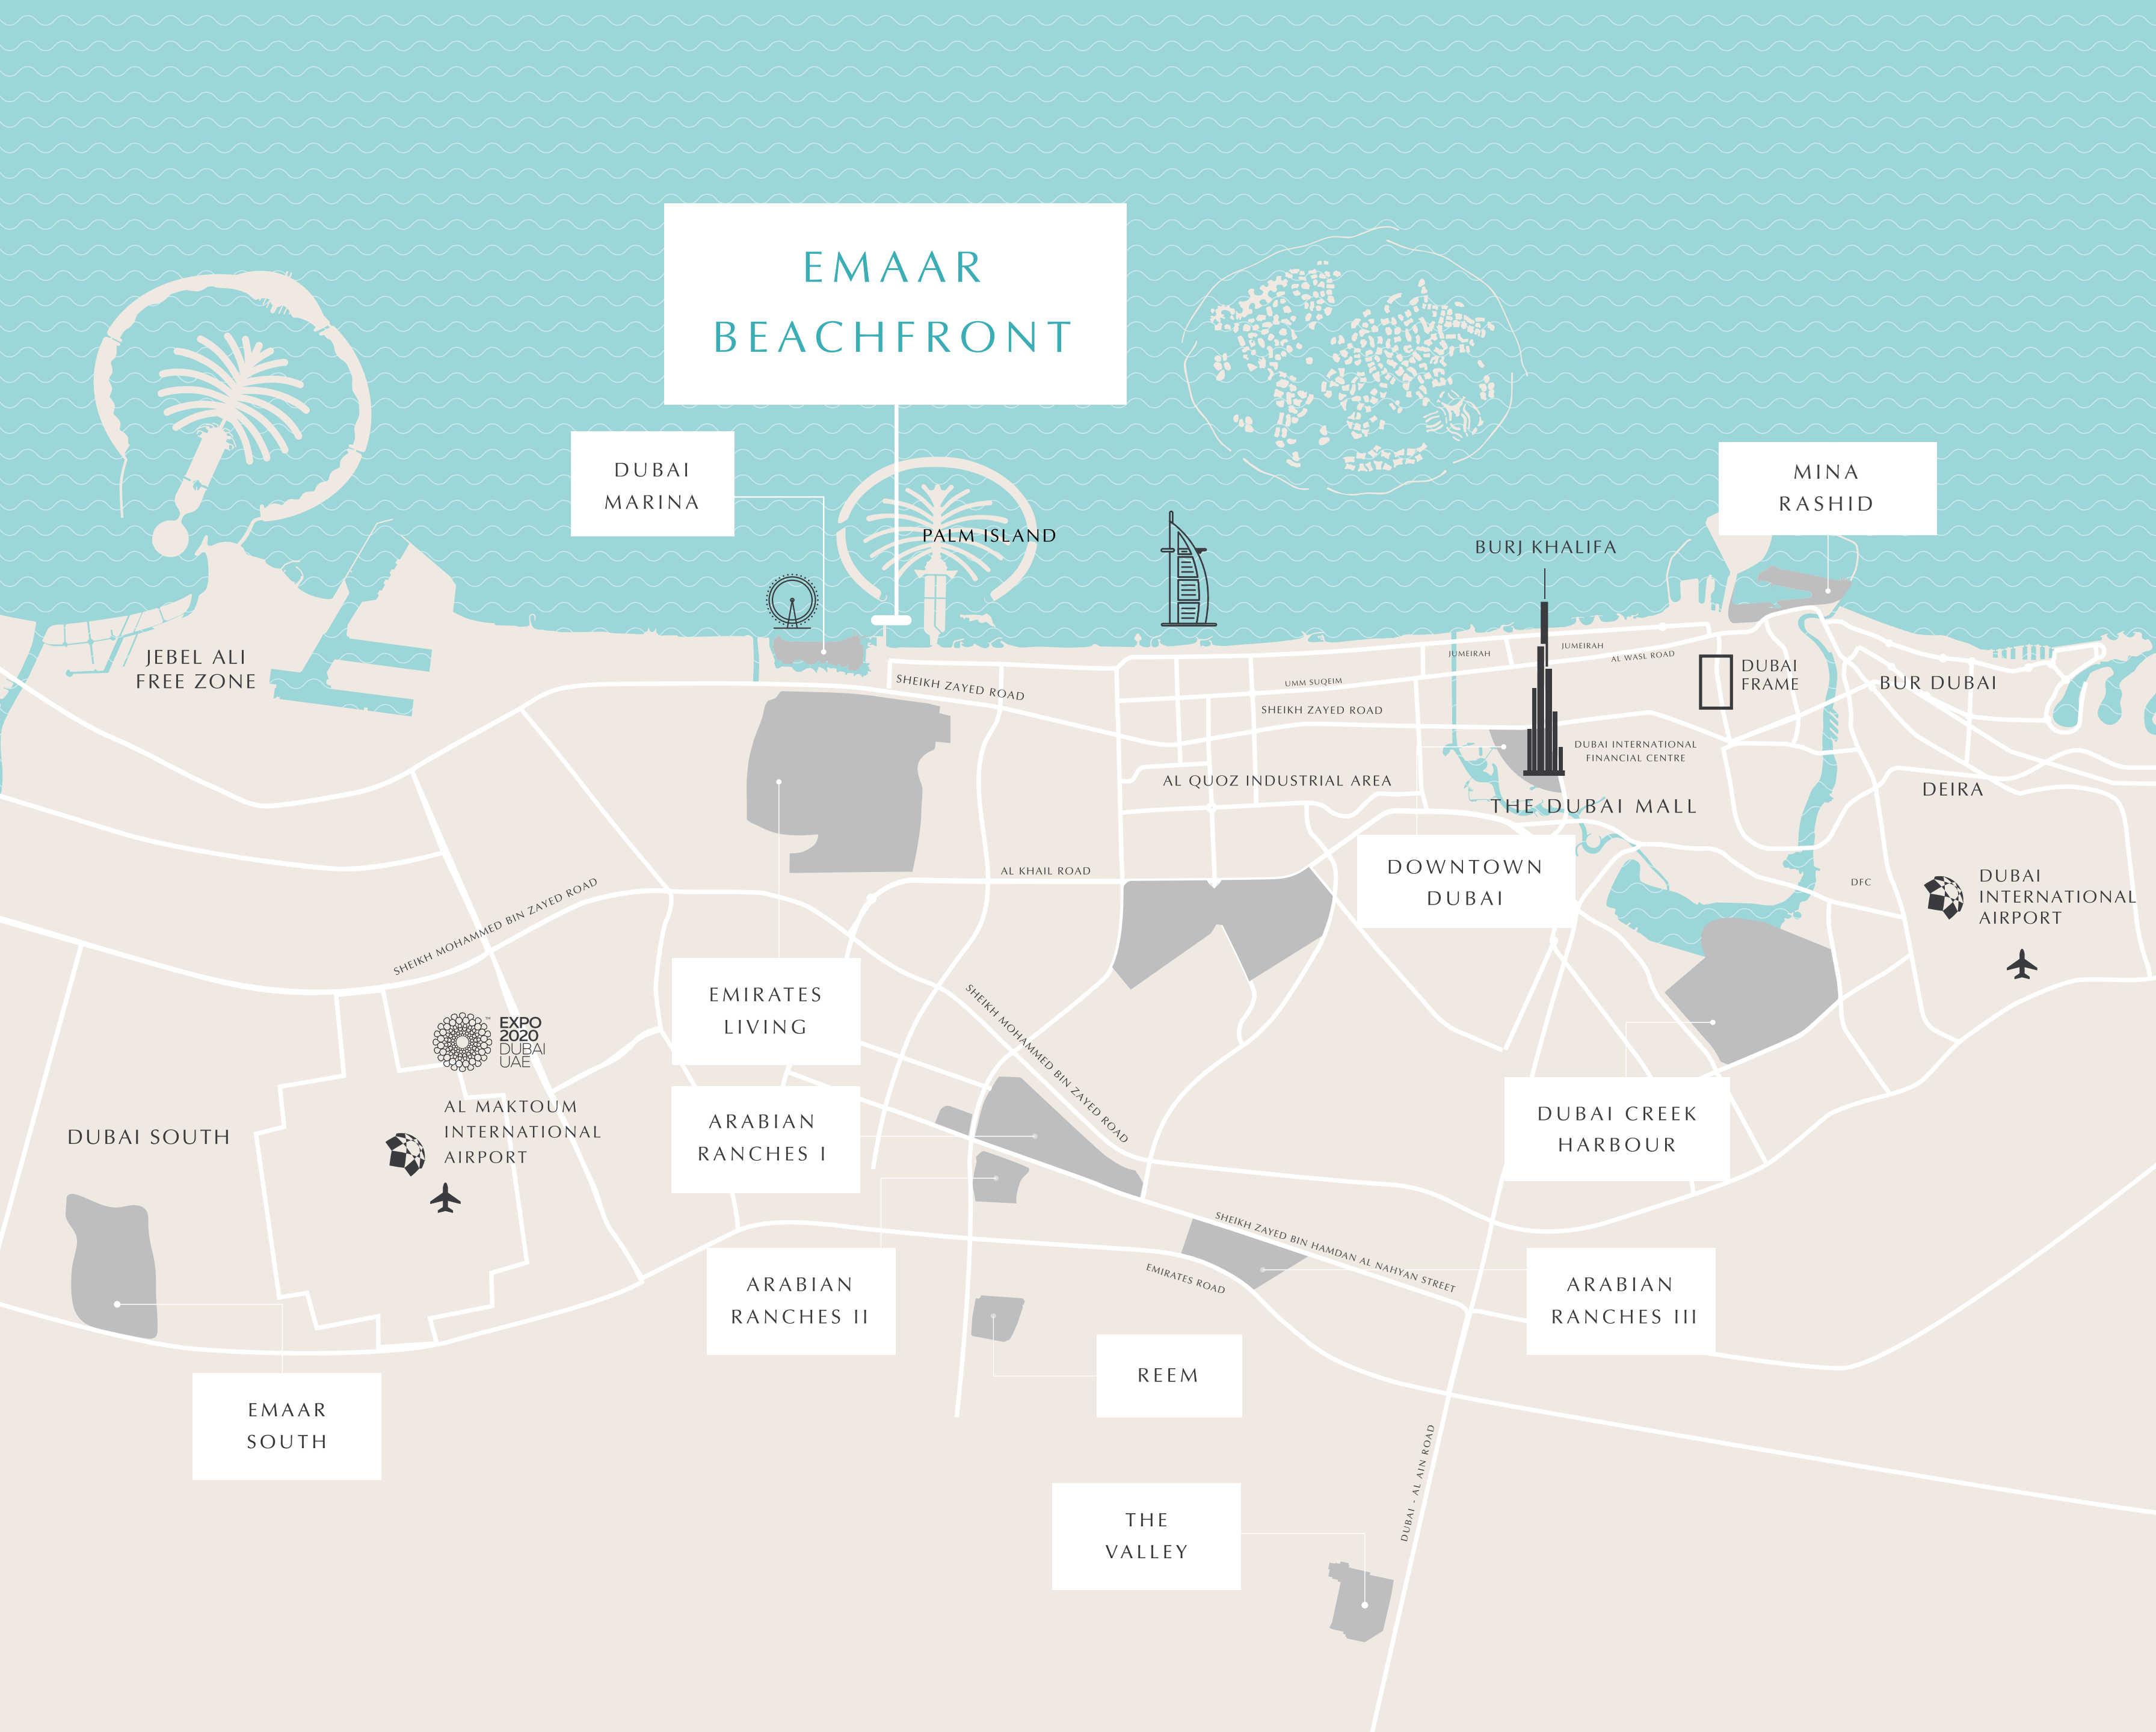

## Private Beach Living

Come home to Dubai's most exclusive island. Located within the new maritime centre of the UAE, Dubai Harbour. Emaar Beachfront is a meticulously master-planned waterfront haven.

A unique blend of cosmopolitan living, prime location and luxury seaside lifestyle.

1.5 KM of  
Pristine Beach

Panoramic Views  
of the Sea & Marina

Steps Away from  
Marina & Yacht Club

Nearby Licensed  
Restaurants

# EMAAR BEACHFRONT

# PERFECTLY CONNECTED

- 05** Mins to Dubai Marina
- 05** Mins to Sheikh Zayed Road
- 15** Mins to Downtown Dubai
- 25** Mins to Dubai Int'l Airport
- 25** Mins to Al Maktoum Int'l Airport