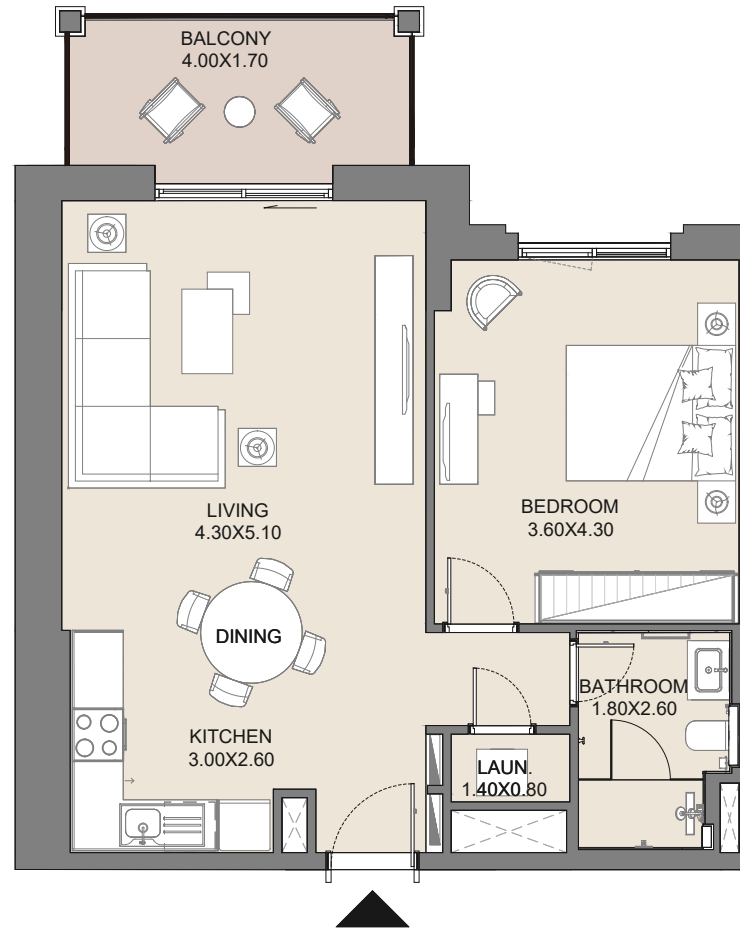

# 1 BEDROOM

## APARTMENT TYPE A1

LEVEL 6, 7

UNIT No.	SUITE AREA		BALCONY AREA		TOTAL AREA	
	SQM	SQFT	SQM	SQFT	SQM	SQFT
<b>603-703</b>	60.54	652	8.51	92	69.05	743

Disclaimer: Plans, details and unit orientation included are indicative only and are subject to change by the developer/seller at its sole discretion without notice and/or liability. All images, including features, finishes, furnishings, view and scale are illustrative only. Final areas, orientation, dimensions, layout and materials may differ from those stated.