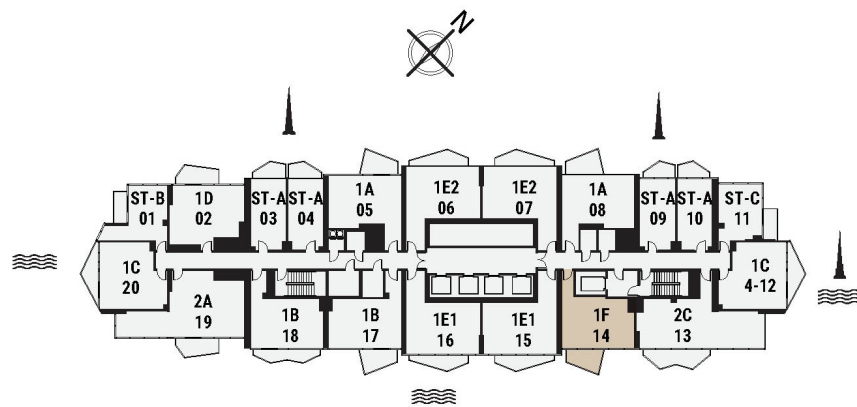

## ONE BEDROOM

Tower | Type F | Floors 4-24 | Unit 14

Canal View

Apartment Area	51.63 m <sup>2</sup>	556 ft <sup>2</sup>
Balcony Area	8.23 m <sup>2</sup>	88 ft <sup>2</sup>
<b>Total Area</b>	<b>59.86 m<sup>2</sup></b>	<b>644 ft<sup>2</sup></b>

Drawings are provided by our consultants. All dimensions, features and amenities are approximate at time of printing. Actual size may vary from stated area. Drawings not to scale E & OE. The developer reserves the right to make revisions to the floor plans and any features, materials and dimensions mentioned without further notice.