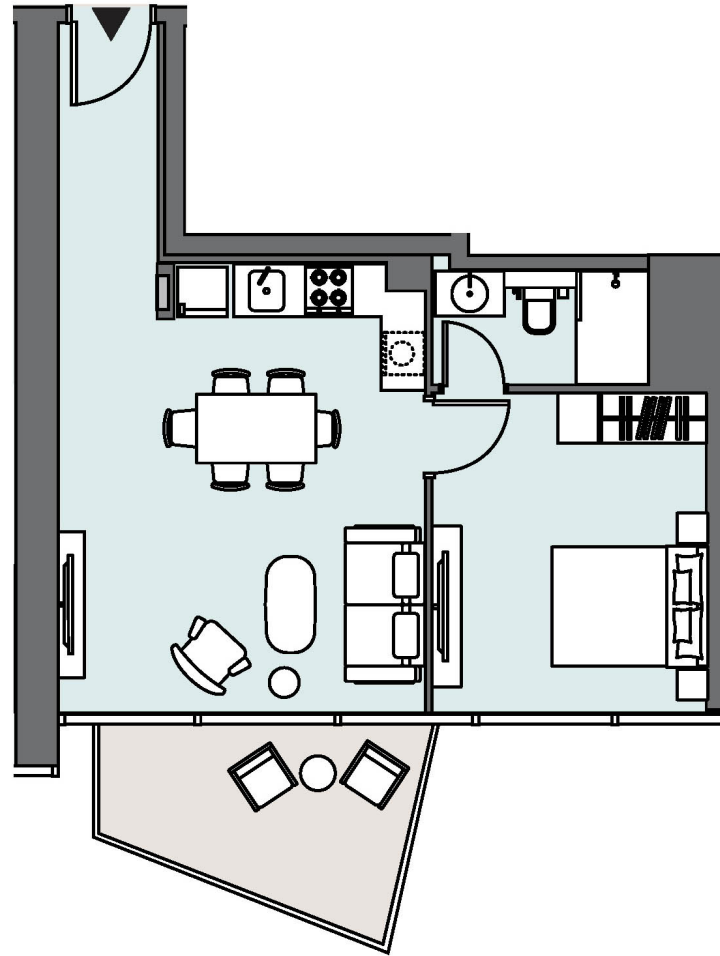

## ONE BEDROOM

Tower | Type F | Floors 4-24 | Unit 14

Canal View

Apartment Area	51.63 m <sup>2</sup>	556 ft <sup>2</sup>
Balcony Area	8.23 m <sup>2</sup>	88 ft <sup>2</sup>
<b>Total Area</b>	<b>59.86 m<sup>2</sup></b>	<b>644 ft<sup>2</sup></b>

Drawings are provided by our consultants. All dimensions, features and amenities are approximate at time of printing. Actual size may vary from stated area. Drawings not to scale E & OE. The developer reserves the right to make revisions to the floor plans and any features, materials and dimensions mentioned without further notice.