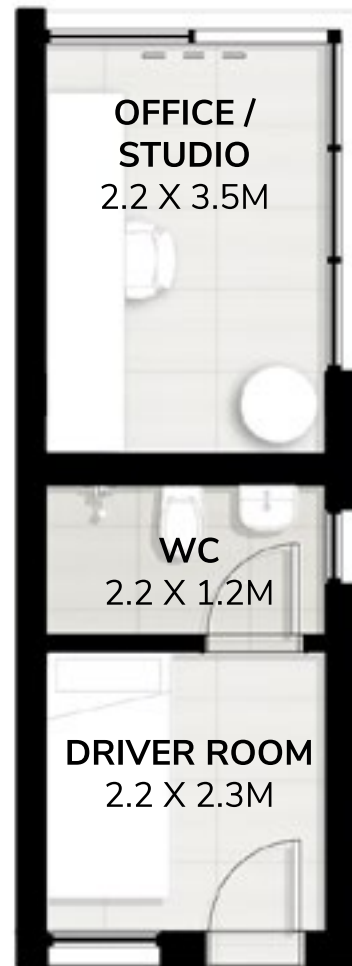

Floorplan

5 Bedroom Villa + Garden Suite

Total Area Size
410 SQ.M.
4,416 SQ.FT.

SPACE TO IMAGINE MORE

Select from 4 Garden Suite options

- Creative
- Wellness
- Canvas
- Culinary

GROUND FLOOR

FIRST FLOOR

Floorplan

Garden Suite

Total Area Size

18 SQ.M.

195 SQ.FT.

Layout 1
Creative

Layout 2
Wellness

Layout 3
Canvas

Layout 4
Culinary