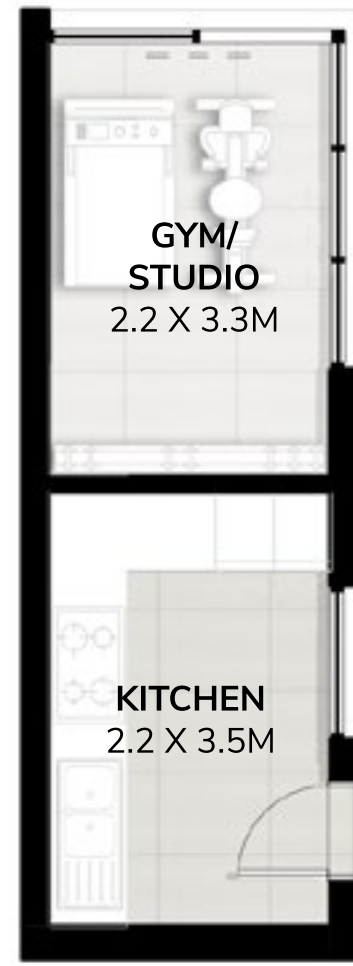

Floorplan

5 Bedroom Villa + Garden Suite

Total Area Size
410 SQ.M.
4,416 SQ.FT.

SPACE TO IMAGINE MORE

Select from 4 Garden Suite options

- Creative
- Wellness
- Canvas
- Culinary

GROUND FLOOR

FIRST FLOOR

Floorplan

Garden Suite

Total Area Size

18 SQ.M.

195 SQ.FT.

Layout 1
Creative

Layout 2
Wellness

Layout 3
Canvas

Layout 4
Culinary