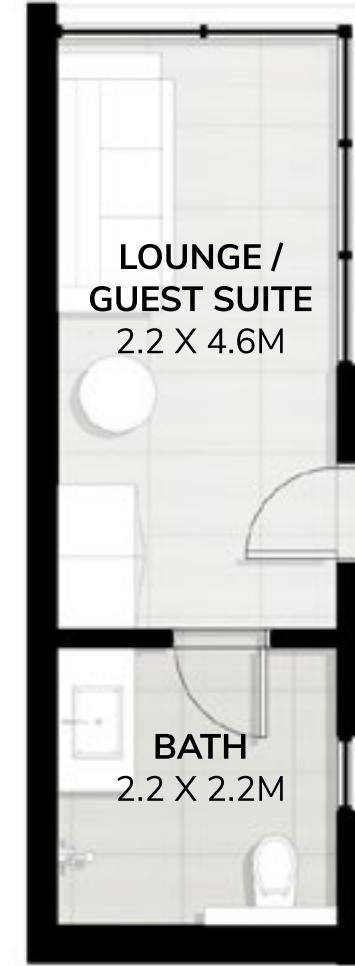

Floorplan

5 Bedroom Villa + Garden Suite

Total Area Size
410 SQ.M.
4,416 SQ.FT.

SPACE TO IMAGINE MORE

Select from 4 Garden Suite options

- Creative
- Wellness
- Canvas
- Culinary

GROUND FLOOR

FIRST FLOOR

Floorplan

Garden Suite

Total Area Size

18 SQ.M.

195 SQ.FT.

Layout 1
Creative

Layout 2
Wellness

Layout 3
Canvas

Layout 4
Culinary