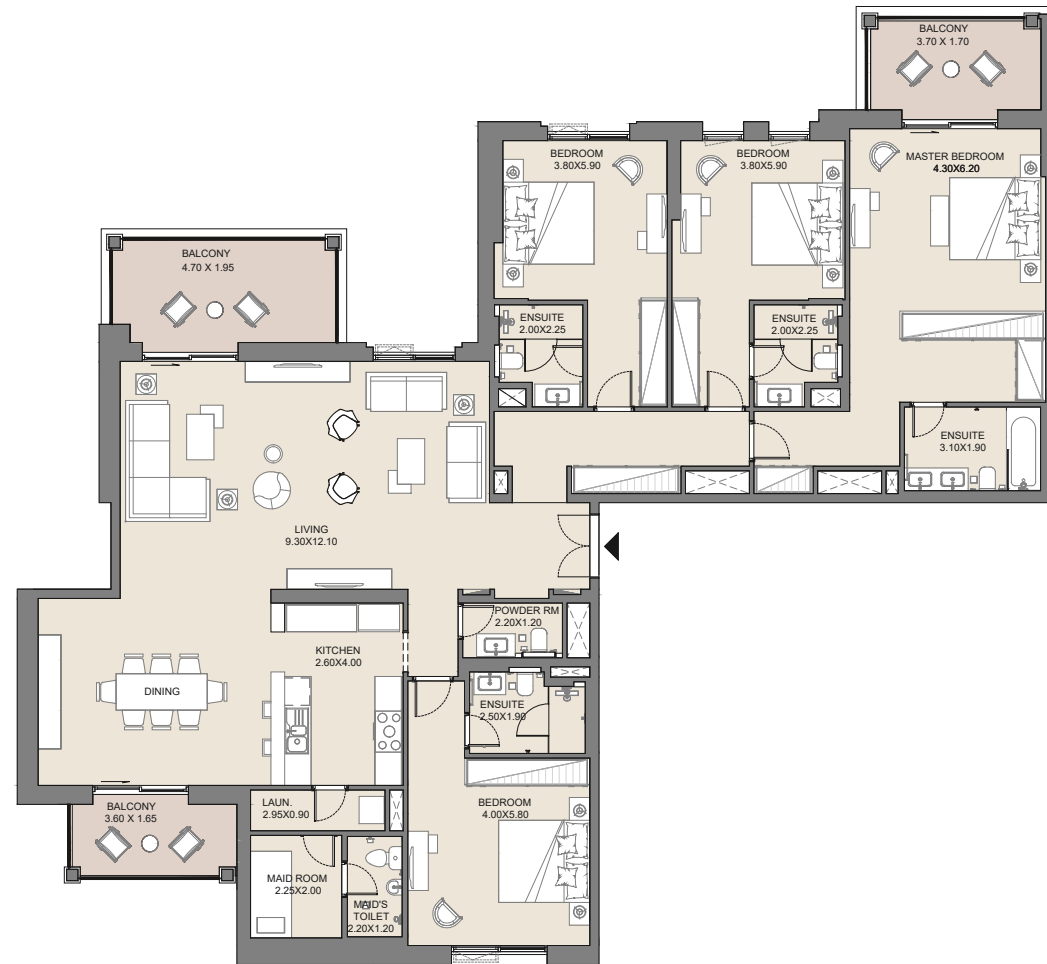

# 4 BEDROOM

## APARTMENT TYPE B

LEVEL 8, 9

UNIT No.	SUITE AREA		BALCONY AREA		TOTAL AREA	
	SQM	SQFT	SQM	SQFT	SQM	SQFT
<b>802-902</b>	220.73	2376	29.64	319	250.37	2695

Disclaimer: Plans, details and unit orientation included are indicative only and are subject to change by the developer/seller at its sole discretion without notice and/or liability. All images, including features, finishes, furnishings, view and scale are illustrative only. Final areas, orientation, dimensions, layout and materials may differ from those stated.